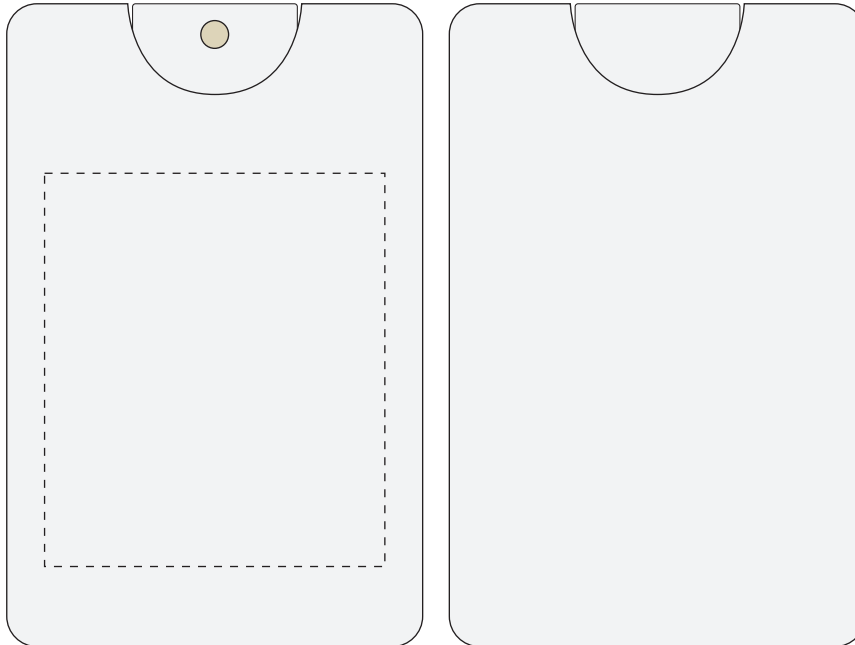

Your Ref:	Quantity:	Product Code: RC0302
Our Ref:	Version: 1	Product Colour: WHITE

PRINTING CONCERNS:**PRODUCT INFO:**

We stock this item in the following colours

**PANTONE REFERENCE(S)**
 Full colour label

ARTWORK SCALE 100%

 ARTWORK SCALE 100%
 Digital print area: 45mm x 52mm

 Product Image for visualisation
 - colours may vary

The dashed line is to demonstrate print area and will not appear on your printed item
PLEASE NOTE: